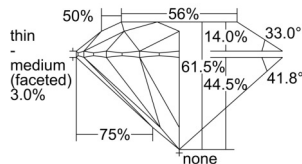

GIA®

FACSIMILE

GIA REPORT 6501411019

Verify this report at GIA.edu

GIA NATURAL DIAMOND DOSSIER®

October 08, 2024
GIA Report Number 6501411019
Shape and Cutting Style ..... Round Brilliant
Measurements ..... 3.65 - 3.67 x 2.25 mm

GRADING RESULTS

Carat Weight ..... 0.18 carat
Color Grade ..... D
Clarity Grade VS1
Cut Grade ..... Excellent

ADDITIONAL GRADING INFORMATION

Polish ..... Excellent
Symmetry ..... Excellent
Fluorescence ..... None
Clarity Characteristics ..... Feather, Pinpoint
Inscription(s): GIA 6501411019

PROPORTIONS

Profile to actual proportions

GRADING SCALES

GIA COLOR SCALE	GIA CLARITY SCALE	GIA CUT SCALE	
D	FLAWLESS	EXCELLENT	
E	INTERNALLY FLAWLESS		
F		VVS₁	VERY GOOD
G	VVS₂		
H	VS₁	GOOD	
I	VS₂		
J	SI₁	FAIR	
K	SI₂		
L	I₁	POOR	
M			
N	I₂		
O			
P	I₃		
Q			
R			
S			
T			
U			
V			
W			
X			
Y			
Z