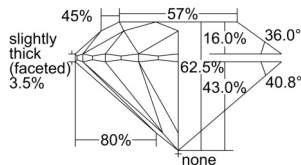

GIA®

FACSIMILE

GIA REPORT 6501411572

Verify this report at GIA.edu

GIA NATURAL DIAMOND DOSSIER®

September 18, 2024
GIA Report Number 6501411572
Shape and Cutting Style ..... Round Brilliant
Measurements ..... 5.04 - 5.07 x 3.16 mm

GRADING RESULTS

Carat Weight ..... 0.50 carat
Color Grade I
Clarity Grade S11
Cut Grade ..... Excellent

ADDITIONAL GRADING INFORMATION

Polish ..... Excellent
Symmetry ..... Excellent
Fluorescence ..... None
Clarity Characteristics ..... Crystal, Feather
Inscription(s): GIA 6501411572

PROPORTIONS

Profile to actual proportions