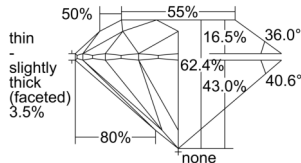

GIA®

FACSIMILE

GIA REPORT 6501413064

Verify this report at GIA.edu

GIA NATURAL DIAMOND DOSSIER®

September 13, 2024
GIA Report Number 6501413064
Shape and Cutting Style ..... Round Brilliant
Measurements ..... 4.27 - 4.29 x 2.67 mm

GRADING RESULTS

Carat Weight ..... 0.30 carat
Color Grade ..... D
Clarity Grade S11
Cut Grade ..... Excellent

ADDITIONAL GRADING INFORMATION

Polish ..... Excellent
Symmetry ..... Excellent
Fluorescence ..... None
Clarity Characteristics ..... Crystal, Feather
Inscription(s): GIA 6501413064

PROPORTIONS

Profile to actual proportions