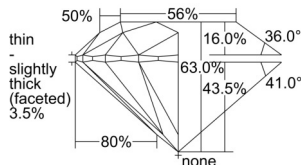

GIA®

FACSIMILE

GIA REPORT 6501413111

Verify this report at GIA.edu

GIA NATURAL DIAMOND DOSSIER®

September 13, 2024
GIA Report Number 6501413111
Shape and Cutting Style ..... Round Brilliant
Measurements ..... 4.47 - 4.50 x 2.82 mm

GRADING RESULTS

Carat Weight ..... 0.35 carat
Color Grade ..... F
Clarity Grade S11
Cut Grade ..... Excellent

ADDITIONAL GRADING INFORMATION

Polish ..... Excellent
Symmetry ..... Excellent
Fluorescence ..... None
Clarity Characteristics ..... Crystal, Feather
Inscription(s): GIA 6501413111

PROPORTIONS

Profile to actual proportions

GRADING SCALES

GIA COLOR SCALE

COLOREDNESS	D
	E
	F
	G
	H
	I
	J
NEAR COLORLESS	K
	L
FAIN	M
	N
	O
	P
VERY LIGHT	Q
	R
	S
	T
	U
	V
LIGHT	W
	X
	Y
	Z

GIA CLARITY SCALE

VERY VERY SLIGHTLY INCLUDED	FLAWLESS
	INTERNALLY FLAWLESS
VERY SLIGHTLY INCLUDED	VVS₁
	VVS₂
SLIGHTLY INCLUDED	VS₁
	VS₂
INCLUDED	SI₁
	SI₂
	I₁
	I₂
	I₃

GIA CUT SCALE

EXCELLENT
VERY GOOD
GOOD
FAIR
POOR