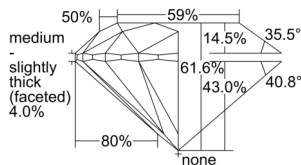

GIA®

FACSIMILE

GIA REPORT 6501415316

Verify this report at GIA.edu

GIA NATURAL DIAMOND DOSSIER®

September 13, 2024
GIA Report Number 6501415316
Shape and Cutting Style ..... Round Brilliant
Measurements ..... 4.30 - 4.31 x 2.65 mm

GRADING RESULTS

Carat Weight ..... 0.30 carat
Color Grade ..... E
Clarity Grade S11
Cut Grade ..... Excellent

ADDITIONAL GRADING INFORMATION

Polish ..... Excellent
Symmetry ..... Excellent
Fluorescence ..... None
Clarity Characteristics ..... Cloud, Crystal, Needle
Inscription(s): GIA 6501415316

PROPORTIONS

Profile to actual proportions

GRADING SCALES

GIA COLOR SCALE	GIA CLARITY SCALE	GIA CUT SCALE	
D	FLAWLESS	EXCELLENT	
E	INTERNALLY FLAWLESS		
F		VVS₁	VERY GOOD
G	VVS₂		
H	VS₁	GOOD	
I	VS₂		
J	S1₁	FAIR	
K	S1₂		
L	I₁	POOR	
M	I₂		
N	I₃		
O			
P			
Q			
R			
S			
T			
U			
V			
W			
X			
Y			
Z