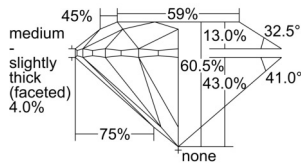

GIA®

FACSIMILE

GIA REPORT 6501417241

Verify this report at GIA.edu

GIA NATURAL DIAMOND DOSSIER®

September 16, 2024
GIA Report Number 6501417241
Shape and Cutting Style ..... Round Brilliant
Measurements ..... 4.30 - 4.33 x 2.61 mm

GRADING RESULTS

Carat Weight ..... 0.30 carat
Color Grade ..... F
Clarity Grade VS2
Cut Grade ..... Excellent

ADDITIONAL GRADING INFORMATION

Polish ..... Excellent
Symmetry ..... Excellent
Fluorescence ..... None
Clarity Characteristics ..... Cloud
Inscription(s): GIA 6501417241

PROPORTIONS

Profile to actual proportions

GRADING SCALES

GIA COLOR SCALE	GIA CLARITY SCALE	GIA CUT SCALE	
D	FLAWLESS	EXCELLENT	
E	INTERNALLY FLAWLESS		
F		VVS₁	VERY GOOD
G	VVS₂		
H	VS₁	GOOD	
I	VS₂		
J	SI₁	FAIR	
K	SI₂		
L	I₁	POOR	
M			
N			
O	I₂		
P			
Q	I₃		
R			
S			
T			
U			
V			
W			
X			
Y			
Z