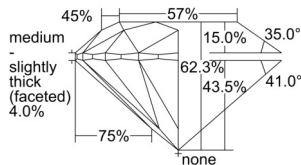

GIA®

FACSIMILE

GIA REPORT 6501417489

Verify this report at GIA.edu

GIA NATURAL DIAMOND DOSSIER®

September 13, 2024
GIA Report Number 6501417489
Shape and Cutting Style ..... Round Brilliant
Measurements ..... 4.26 - 4.28 x 2.66 mm

GRADING RESULTS

Carat Weight ..... 0.30 carat
Color Grade ..... F
Clarity Grade S11
Cut Grade ..... Excellent

ADDITIONAL GRADING INFORMATION

Polish ..... Excellent
Symmetry ..... Excellent
Fluorescence ..... None
Clarity Characteristics ..... Feather, Cloud
Inscription(s): GIA 6501417489

PROPORTIONS

Profile to actual proportions

GRADING SCALES

GIA COLOR SCALE	GIA CLARITY SCALE	GIA CUT SCALE	
D	FLAWLESS	EXCELLENT	
E	INTERNALLY FLAWLESS		
F		VVS₁	VERY GOOD
G	VVS₂		
H	VS₁	GOOD	
I	VS₂		
J	S1₁	FAIR	
K	S1₂		
L	I₁	POOR	
M	I₂		
N	I₃		
O			
P			
Q			
R			
S			
T			
U			
V			
W			
X			
Y			
Z