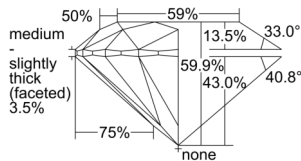

GIA®

FACSIMILE

GIA REPORT 6501420629

Verify this report at GIA.edu

GIA NATURAL DIAMOND DOSSIER®

September 16, 2024
GIA Report Number 6501420629
Shape and Cutting Style ..... Round Brilliant
Measurements ..... 4.80 - 4.83 x 2.88 mm

GRADING RESULTS

Carat Weight ..... 0.40 carat
Color Grade ..... F
Clarity Grade S11
Cut Grade ..... Excellent

ADDITIONAL GRADING INFORMATION

Polish ..... Excellent
Symmetry ..... Excellent
Fluorescence ..... None
Clarity Characteristics ..... Cloud, Feather
Inscription(s): GIA 6501420629

PROPORTIONS

Profile to actual proportions

GRADING SCALES

GIA COLOR SCALE	GIA CLARITY SCALE	GIA CUT SCALE	
D	FLAWLESS	EXCELLENT	
E	INTERNALLY FLAWLESS		
F		VVS₁	VERY GOOD
G	VVS₂		
H	VS₁	GOOD	
I	VS₂		
J	S1₁	FAIR	
K	S1₂		
L	I₁	POOR	
M	I₂		
N	I₃		
O			
P			
Q			
R			
S			
T			
U			
V			
W			
X			
Y			
Z