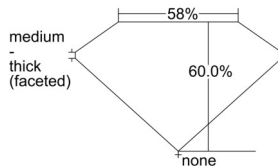

GIA®

FACSIMILE

GIA REPORT 6501421477

Verify this report at GIA.edu

GIA NATURAL DIAMOND DOSSIER®

September 16, 2024
GIA Report Number 6501421477
Shape and Cutting Style ..... Heart Brilliant
Measurements ..... 4.72 x 5.55 x 3.33 mm

GRADING RESULTS

Carat Weight ..... 0.50 carat
Color Grade ..... D
Clarity Grade ..... Internally Flawless

ADDITIONAL GRADING INFORMATION

Polish ..... Excellent
Symmetry ..... Very Good
Fluorescence ..... None
Clarity Characteristics ..... Minor Details of Polish
Inscription(s): GIA 6501421477

PROPORTIONS

Profile not to actual proportions

GRADING SCALES

GIA COLOR SCALE		GIA CLARITY SCALE			
COLORLESS	D	VERY VERY SLIGHTLY INCLUDED	FLAWLESS		
	E		INTERNALLY FLAWLESS		
	F	VERY SLIGHTLY INCLUDED	VVS₁		
	G		VVS₂		
	H		VS₁		
	NEAR COLORLESS	I	SLIGHTLY INCLUDED	VS₂	
		J		SI₁	
		FAINT	K	INCLUDED	SI₂
			L		I₁
			M		I₂
VERT LIGHT	N	INCLUDED	I₃		
	O				
	P				
	Q				
	R				
LIGHT	S				
	T				
	U				
	V				
	W				
X					
Y					
Z