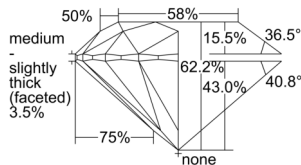

GIA®

FACSIMILE

GIA REPORT 6501421804

Verify this report at GIA.edu

GIA NATURAL DIAMOND DOSSIER®

September 16, 2024
GIA Report Number 6501421804
Shape and Cutting Style ..... Round Brilliant
Measurements ..... 5.74 - 5.77 x 3.58 mm

GRADING RESULTS

Carat Weight ..... 0.74 carat
Color Grade ..... E
Clarity Grade S11
Cut Grade ..... Excellent

ADDITIONAL GRADING INFORMATION

Polish ..... Excellent
Symmetry ..... Excellent
Fluorescence ..... None
Clarity Characteristics ..... Cloud, Crystal, Feather
Inspection(s): GIA 6501421804

PROPORTIONS

Profile to actual proportions

GRADING SCALES

GIA COLOR SCALE	GIA CLARITY SCALE	GIA CUT SCALE	
D	FLAWLESS	EXCELLENT	
E	INTERNALLY FLAWLESS		
F		VVS₁	VERY GOOD
G	VVS₂		
H	VS₁	GOOD	
I	VS₂		
J	S1₁	FAIR	
K	S1₂		
L	I₁	POOR	
M	I₂		
N	I₃		
O			
P			
Q			
R			
S			
T			
U			
V			
W			
X			
Y			
Z