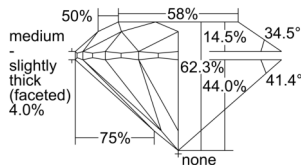

GIA®

FACSIMILE

GIA REPORT 6501422592

Verify this report at GIA.edu

GIA NATURAL DIAMOND DOSSIER®

September 16, 2024
GIA Report Number 6501422592
Shape and Cutting Style ..... Round Brilliant
Measurements ..... 4.91 - 4.94 x 3.07 mm

GRADING RESULTS

Carat Weight ..... 0.46 carat
Color Grade ..... G
Clarity Grade S11
Cut Grade ..... Excellent

ADDITIONAL GRADING INFORMATION

Polish ..... Excellent
Symmetry ..... Excellent
Fluorescence ..... None
Clarity Characteristics ..... Crystal, Feather, Cloud
Inscription(s): GIA 6501422592

PROPORTIONS

Profile to actual proportions

GRADING SCALES

GIA COLOR SCALE	GIA CLARITY SCALE	GIA CUT SCALE	
D	FLAWLESS	EXCELLENT	
E	INTERNALLY FLAWLESS		
F		VVS₁	VERY GOOD
G	VVS₂		
H	VS₁	GOOD	
I	VS₂		
J	S1₁	FAIR	
K	S1₂		
L	I₁	POOR	
M	I₂		
N	I₃		
O			
P			
Q			
R			
S			
T			
U			
V			
W			
X			
Y			
Z