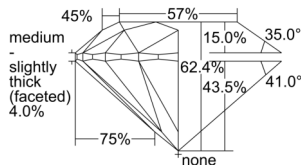

GIA®

FACSIMILE

GIA REPORT 6501422686

Verify this report at GIA.edu

GIA NATURAL DIAMOND DOSSIER®

September 16, 2024
GIA Report Number 6501422686
Shape and Cutting Style ..... Round Brilliant
Measurements ..... 4.69 - 4.72 x 2.94 mm

GRADING RESULTS

Carat Weight ..... 0.40 carat
Color Grade ..... G
Clarity Grade S11
Cut Grade ..... Excellent

ADDITIONAL GRADING INFORMATION

Polish ..... Excellent
Symmetry ..... Excellent
Fluorescence ..... Faint
Clarity Characteristics ..... Cloud
Inscription(s): GIA 6501422686

PROPORTIONS

Profile to actual proportions

GRADING SCALES

GIA COLOR SCALE	GIA CLARITY SCALE	GIA CUT SCALE	
D	FLAWLESS	EXCELLENT	
E	INTERNALLY FLAWLESS		
F		VVS₁	VERY GOOD
G	VVS₂		
H	VS₁	GOOD	
I	VS₂		
J	S1₁	FAIR	
K	S1₂		
L	I₁	POOR	
M	I₂		
N	I₃		
O			
P			
Q			
R			
S			
T			
U			
V			
W			
X			
Y			
Z