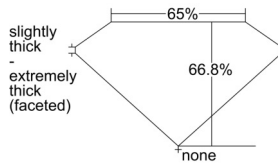

GIA®

FACSIMILE

GIA REPORT 6501422763

Verify this report at GIA.edu

GIA NATURAL DIAMOND DOSSIER®

September 18, 2024
GIA Report Number 6501422763
Shape and Cutting Style ..... Cushion Modified Brilliant
Measurements ..... 5.74 x 4.13 x 2.76 mm

GRADING RESULTS

Carat Weight ..... 0.55 carat
Color Grade ..... D
Clarity Grade VS2

ADDITIONAL GRADING INFORMATION

Polish ..... Excellent
Symmetry ..... Very Good
Fluorescence ..... Faint
Clarity Characteristics ..... Feather
Inscription(s): GIA 6501422763

PROPORTIONS

Profile not to actual proportions

GRADING SCALES

GIA COLOR SCALE		GIA CLARITY SCALE	
COLORLESS	D	VERY VERY SLIGHTLY INCLUDED	FLAWLESS
	E		INTERNALLY FLAWLESS
	F		VVS₁
	G		VVS₂
	H		VS₁
	I		VS₂
	J		SI₁
	K		SI₂
	L		I₁
	M		I₂
NEAR COLORLESS	N	SLIGHTLY INCLUDED	I₃
	O		
	P		
	Q		
FAINT	R	INCLUDED	
	S		
	T		
	U		
VERT LIGHT	V		
	W		
	X		
	Y		
LIGHT	Z