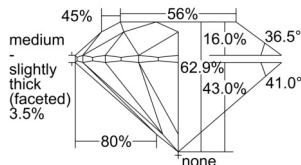

GIA®

FACSIMILE

GIA REPORT 6501422866

Verify this report at GIA.edu

GIA NATURAL DIAMOND DOSSIER®

September 16, 2024
GIA Report Number 6501422866
Shape and Cutting Style ..... Round Brilliant
Measurements ..... 5.67 - 5.69 x 3.57 mm

GRADING RESULTS

Carat Weight ..... 0.70 carat
Color Grade I
Clarity Grade S11
Cut Grade ..... Excellent

ADDITIONAL GRADING INFORMATION

Polish ..... Excellent
Symmetry ..... Excellent
Fluorescence ..... None
Clarity Characteristics ..... Crystal, Feather
Inscription(s): GIA 6501422866

PROPORTIONS

Profile to actual proportions

GRADING SCALES

GIA COLOR SCALE

COLOREDNESS	D
	E
	F
	G
	H
	I
	J
NEAR COLORLESS	K
	L
FAIN	M
	N
	O
	P
VERY LIGHT	Q
	R
	S
	T
	U
	V
	W
	X
	Y
LIGHT	Z

GIA CLARITY SCALE

VERY VERY SLIGHTLY INCLUDED	FLAWLESS
	INTERNALLY FLAWLESS
VERY SLIGHTLY INCLUDED	VVS₁
	VVS₂
SLIGHTLY INCLUDED	VS₁
	VS₂
INCLUDED	SI₁
	SI₂
	I₁
	I₂
	I₃

GIA CUT SCALE

EXCELLENT
VERY GOOD
GOOD
FAIR
POOR