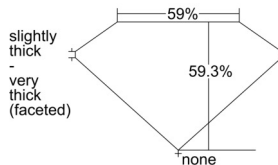

GIA®

FACSIMILE

GIA REPORT 6501423004

Verify this report at GIA.edu

GIA NATURAL DIAMOND DOSSIER®

September 16, 2024
GIA Report Number 6501423004
Shape and Cutting Style ..... Heart Brilliant
Measurements ..... 5.30 x 6.34 x 3.76 mm

GRADING RESULTS

Carat Weight ..... 0.75 carat
Color Grade ..... F
Clarity Grade VVS1

ADDITIONAL GRADING INFORMATION

Polish ..... Excellent
Symmetry ..... Excellent
Fluorescence ..... None
Clarity Characteristics ..... Feather
Inscription(s): GIA 6501423004

PROPORTIONS

Profile not to actual proportions

GRADING SCALES

GIA COLOR SCALE		GIA CLARITY SCALE			
COLORLESS	D	VERY VERY SLIGHTLY INCLUDED	FLAWLESS		
	E		INTERNALLY FLAWLESS		
	F		VVS₁		
	NEAR COLORLESS	G	VVS₂		
		H	VERY SLIGHTLY INCLUDED	VS₁	
		I		VS₂	
		FAINT	J	SLIGHTLY INCLUDED	SI₁
			K		SI₂
	L		INCLUDED		I₁
	M			I₂	
N	I₃				
VERT LIGHT	O				
	P				
	Q				
	R				
	LIGHT	S			
		T			
U					
V					
	W				
	X				
	Y				
	Z