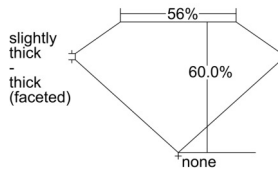

GIA®

FACSIMILE

GIA REPORT 6501423033

Verify this report at GIA.edu

GIA NATURAL DIAMOND DOSSIER®

September 16, 2024
GIA Report Number 6501423033
Shape and Cutting Style ..... Heart Brilliant
Measurements ..... 4.81 x 5.50 x 3.30 mm

GRADING RESULTS

Carat Weight ..... 0.50 carat
Color Grade ..... F
Clarity Grade VS2

ADDITIONAL GRADING INFORMATION

Polish ..... Excellent
Symmetry ..... Very Good
Fluorescence ..... None
Clarity Characteristics ..... Feather, Cloud
Inscription(s): GIA 6501423033

PROPORTIONS

Profile not to actual proportions

GRADING SCALES

GIA COLOR SCALE		GIA CLARITY SCALE			
COLORLESS	D	VERY VERY SLIGHTLY INCLUDED	FLAWLESS		
	E		INTERNALLY FLAWLESS		
	F	VERY SLIGHTLY INCLUDED	VVS₁		
	G		VVS₂		
	H		VS₁		
	NEAR COLORLESS	I	SLIGHTLY INCLUDED	VS₂	
		J		SI₁	
		FAINT	K	INCLUDED	SI₂
			L		I₁
			M		I₂
VERT LIGHT	N	LIGHT	I₃		
	O				
	P				
	Q				
	R