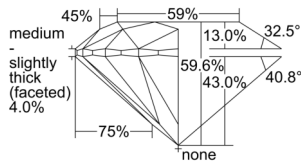

GIA®

FACSIMILE

GIA REPORT 6501423341

Verify this report at GIA.edu

GIA NATURAL DIAMOND DOSSIER®

October 10, 2024
GIA Report Number 6501423341
Shape and Cutting Style ..... Round Brilliant
Measurements ..... 4.98 - 5.01 x 2.98 mm

GRADING RESULTS

Carat Weight ..... 0.45 carat
Color Grade ..... F
Clarity Grade S11
Cut Grade ..... Excellent

ADDITIONAL GRADING INFORMATION

Polish ..... Excellent
Symmetry ..... Excellent
Fluorescence ..... None
Clarity Characteristics ..... Crystal, Cloud
Inscription(s): GIA 6501423341

PROPORTIONS

Profile to actual proportions

GRADING SCALES

GIA COLOR SCALE	GIA CLARITY SCALE	GIA CUT SCALE
D	FLAWLESS	EXCELLENT
E	FLAWLESS	
F	INTERNALLY FLAWLESS	VERY GOOD
G	FLAWLESS	
H	VVS₁	GOOD
I	VVS₂	
J	VS₁	FAIR
K	VS₂	
L	S1₁	POOR
M	S1₂	
N	I₁	
O	I₂	
P	I₃	
Q		
R		
S		
T		
U		
V		
W		
X		
Y		
Z