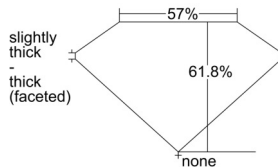

GIA®

FACSIMILE

GIA REPORT 6501424418

Verify this report at GIA.edu

GIA NATURAL DIAMOND DOSSIER®

September 17, 2024
GIA Report Number 6501424418
Shape and Cutting Style ..... Oval Brilliant
Measurements ..... 6.55 x 4.52 x 2.80 mm

GRADING RESULTS

Carat Weight ..... 0.52 carat
Color Grade I
Clarity Grade VS1

ADDITIONAL GRADING INFORMATION

Polish ..... Excellent
Symmetry ..... Very Good
Fluorescence ..... Faint
Clarity Characteristics..... Crystal, Feather, Cloud, Pinpoint
Inscription(s): GIA 6501424418

PROPORTIONS

Profile not to actual proportions

GRADING SCALES

GIA COLOR SCALE		GIA CLARITY SCALE			
COLORLESS	D	VERY VERY SLIGHTLY INCLUDED	FLAWLESS		
	E		INTERNALLY FLAWLESS		
	F		VS₁		
	NEAR COLORLESS	G	VERY SLIGHTLY INCLUDED	VS₂	
		H		VS₁	
		FAINT	I	SLIGHTLY INCLUDED	VS₂
			J		SI₁
			K	SI₂	
	LIGHT	L	INCLUDED	I₁	
		M		I₂	
N		I₃			
O					
P					
Q					
R