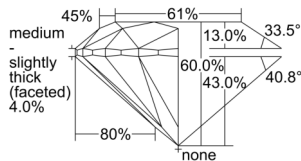

GIA®

FACSIMILE

GIA REPORT 6501424591

Verify this report at GIA.edu

GIA NATURAL DIAMOND DOSSIER®

September 16, 2024
GIA Report Number 6501424591
Shape and Cutting Style ..... Round Brilliant
Measurements ..... 4.35 - 4.36 x 2.62 mm

GRADING RESULTS

Carat Weight ..... 0.30 carat
Color Grade ..... E
Clarity Grade VS1
Cut Grade ..... Excellent

ADDITIONAL GRADING INFORMATION

Polish ..... Excellent
Symmetry ..... Excellent
Fluorescence ..... None
Clarity Characteristics ..... Crystal, Pinpoint, Needle
Inscription(s): GIA 6501424591

PROPORTIONS

Profile to actual proportions

GRADING SCALES

GIA COLOR SCALE	GIA CLARITY SCALE	GIA CUT SCALE
D	FLAWLESS	EXCELLENT
E	FLAWLESS	
F	INTERNALLY FLAWLESS	VERY GOOD
G	FLAWLESS	
H	VVS₁	GOOD
I	VVS₂	
J	VS₁	FAIR
K	VS₂	
L	SI₁	POOR
M	SI₂	
N	I₁	
O	I₂	
P	I₃	
Q		
R		
S		
T		
U		
V		
W		
X		
Y		
Z