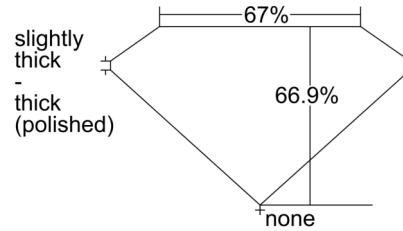

GIA NATURAL DIAMOND GRADING REPORT

September 18, 2024

GIA Report Number 6501427665

Shape and Cutting Style Emerald Cut

Measurements 6.75 x 4.84 x 3.24 mm

GRADING RESULTS

Carat Weight 1.02 carat

Color Grade H

PROPORTIONS

Profile not to actual proportions

CLARITY CHARACTERISTICS

KEY TO SYMBOLS*

- Cloud
- Feather
- Natural

* Red symbols denote internal characteristics (inclusions). Green or black symbols denote external characteristics (blemishes). Diagram is an approximate representation of the diamond, and symbols shown indicate type, position, and approximate size of clarity characteristics. All clarity characteristics may not be shown. Details of finish are not shown.