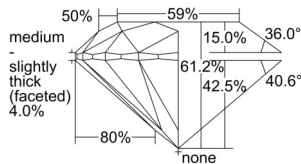

GIA®

FACSIMILE

GIA REPORT 6501433486

Verify this report at GIA.edu

GIA NATURAL DIAMOND DOSSIER®

September 18, 2024
GIA Report Number 6501433486
Shape and Cutting Style ..... Round Brilliant
Measurements ..... 4.31 - 4.33 x 2.64 mm

GRADING RESULTS

Carat Weight ..... 0.30 carat
Color Grade ..... F
Clarity Grade S11
Cut Grade ..... Excellent

ADDITIONAL GRADING INFORMATION

Polish ..... Excellent
Symmetry ..... Excellent
Fluorescence ..... None
Clarity Characteristics ..... Crystal, Feather
Inscription(s): GIA 6501433486

PROPORTIONS

Profile to actual proportions

GRADING SCALES

GIA COLOR SCALE	GIA CLARITY SCALE	GIA CUT SCALE	
D	FLAWLESS	EXCELLENT	
E	INTERNALLY FLAWLESS		
F		VVS₁	VERY GOOD
G	VVS₂		
H	VS₁	GOOD	
I	VS₂		
J	S1₁	FAIR	
K	S1₂		
L	I₁	POOR	
M	I₂		
N	I₃		
O			
P			
Q			
R			
S			
T			
U			
V			
W			
X			
Y			
Z