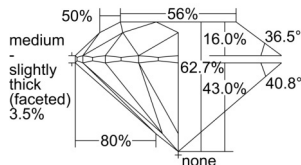

GIA®

FACSIMILE

GIA REPORT 6501437422

Verify this report at GIA.edu

GIA NATURAL DIAMOND DOSSIER®

September 18, 2024
GIA Report Number 6501437422
Shape and Cutting Style ..... Round Brilliant
Measurements ..... 4.28 - 4.30 x 2.69 mm

GRADING RESULTS

Carat Weight ..... 0.30 carat
Color Grade ..... F
Clarity Grade VS2
Cut Grade ..... Excellent

ADDITIONAL GRADING INFORMATION

Polish ..... Excellent
Symmetry ..... Excellent
Fluorescence ..... None
Clarity Characteristics ..... Cloud, Feather
Inscription(s): GIA 6501437422

PROPORTIONS

Profile to actual proportions

GRADING SCALES

GIA COLOR SCALE	GIA CLARITY SCALE	GIA CUT SCALE	
D	FLAWLESS	EXCELLENT	
E	INTERNALLY FLAWLESS		
F		VVS₁	VERY GOOD
G	VVS₂		
H	VS₁	GOOD	
I	VS₂		
J	SI₁	FAIR	
K	SI₂		
L	I₁	POOR	
M	I₂		
N	I₃		
O			
P			
Q			
R			
S			
T			
U			
V			
W			
X			
Y			
Z