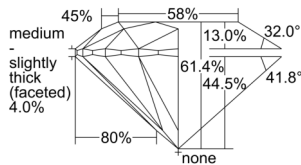

GIA®

FACSIMILE

GIA REPORT 6501438576

Verify this report at GIA.edu

GIA NATURAL DIAMOND DOSSIER®

September 18, 2024
GIA Report Number 6501438576
Shape and Cutting Style ..... Round Brilliant
Measurements ..... 5.44 - 5.45 x 3.34 mm

GRADING RESULTS

Carat Weight ..... 0.60 carat
Color Grade ..... E
Clarity Grade VS2
Cut Grade ..... Excellent

ADDITIONAL GRADING INFORMATION

Polish ..... Excellent
Symmetry ..... Excellent
Fluorescence ..... None
Clarity Characteristics ..... Cloud, Feather
Inscription(s): GIA 6501438576

PROPORTIONS

Profile to actual proportions

GRADING SCALES

GIA COLOR SCALE	GIA CLARITY SCALE	GIA CUT SCALE
D	FLAWLESS	EXCELLENT
E	FLAWLESS	
F	INTERNALLY FLAWLESS	VERY GOOD
G	FLAWLESS	
H	VVS₁	GOOD
I	VVS₂	
J	VS₁	FAIR
K	VS₂	
L	SI₁	POOR
M	SI₂	
N	I₁	
O	I₂	
P	I₃	
Q		
R		
S		
T		
U		
V		
W		
X		
Y		
Z