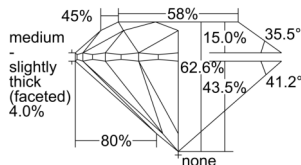

GIA®

FACSIMILE

GIA REPORT 6501439353

Verify this report at GIA.edu

GIA NATURAL DIAMOND DOSSIER®

September 19, 2024
GIA Report Number 6501439353
Shape and Cutting Style ..... Round Brilliant
Measurements ..... 4.26 - 4.29 x 2.67 mm

GRADING RESULTS

Carat Weight ..... 0.30 carat
Color Grade ..... G
Clarity Grade VS1
Cut Grade ..... Excellent

ADDITIONAL GRADING INFORMATION

Polish ..... Excellent
Symmetry ..... Excellent
Fluorescence ..... None
Clarity Characteristics..... Crystal, Feather, Indented Natural
Inspection(s): GIA 6501439353

PROPORTIONS

Profile to actual proportions

GRADING SCALES

GIA COLOR SCALE	GIA CLARITY SCALE	GIA CUT SCALE	
D	FLAWLESS	EXCELLENT	
E	INTERNALLY FLAWLESS		
F		VVS₁	VERY GOOD
G	VVS₂		
H	VS₁	GOOD	
I	VS₂		
J	SI₁	FAIR	
K	SI₂		
L	I₁	POOR	
M			
N			
O	I₂		
P			
Q			
R	I₃		
S			
T			
U			
V			
W			
X			
Y			
Z