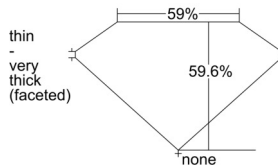

GIA®

FACSIMILE

GIA REPORT 6501440943

Verify this report at GIA.edu

GIA NATURAL DIAMOND DOSSIER®

September 17, 2024
GIA Report Number 6501440943
Shape and Cutting Style ..... Heart Brilliant
Measurements ..... 5.69 x 6.68 x 3.99 mm

GRADING RESULTS

Carat Weight ..... 0.90 carat
Color Grade I
Clarity Grade SI1

ADDITIONAL GRADING INFORMATION

Polish ..... Excellent
Symmetry ..... Excellent
Fluorescence ..... Faint
Clarity Characteristics ..... Feather
Inscription(s): GIA 6501440943

PROPORTIONS

Profile not to actual proportions

GRADING SCALES

GIA COLOR SCALE		GIA CLARITY SCALE			
COLORLESS	D	VERY VERY SLIGHTLY INCLUDED	FLAWLESS		
	E		INTERNALLY FLAWLESS		
	F	VERY SLIGHTLY INCLUDED	VVS₁		
	G		VVS₂		
	H		VS₁		
	NEAR COLORLESS	I	SLIGHTLY INCLUDED	VS₂	
		J		SI₁	
		FAINT	K	INCLUDED	SI₂
			L		I₁
			M		I₂
VERTICALLY LIGHT	N	LIGHT	I₃		
	O				
	P				
	Q				
	R				
	S				
	T				
U					
V					
W					
X					
Y					
Z