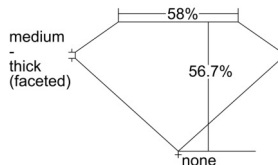

GIA®

FACSIMILE

GIA REPORT 6501441877

Verify this report at GIA.edu

GIA NATURAL DIAMOND DOSSIER®

September 19, 2024
GIA Report Number 6501441877
Shape and Cutting Style ..... Heart Brilliant
Measurements ..... 4.95 x 5.74 x 3.25 mm

GRADING RESULTS

Carat Weight ..... 0.52 carat
Color Grade ..... F
Clarity Grade VS2

ADDITIONAL GRADING INFORMATION

Polish ..... Excellent
Symmetry ..... Excellent
Fluorescence ..... None
Clarity Characteristics ..... Cloud
Inscription(s): GIA 6501441877

PROPORTIONS

Profile not to actual proportions

GRADING SCALES

GIA COLOR SCALE		GIA CLARITY SCALE			
COLORLESS	D	VERY VERY SLIGHTLY INCLUDED	FLAWLESS		
	E		INTERNALLY FLAWLESS		
	F	VERY SLIGHTLY INCLUDED	VVS₁		
	G		VVS₂		
	H		VS₁		
	NEAR COLORLESS	I	SLIGHTLY INCLUDED	VS₂	
		J		SI₁	
		FAINT	K	INCLUDED	SI₂
			L		I₁
			M		I₂
N			I₃		
VERT LIGHT	O	LIGHT			
	P				
	Q				
	R				
	S				
	T				
LIGHT	U				
	V				
	W				
	X				
Y					
Z