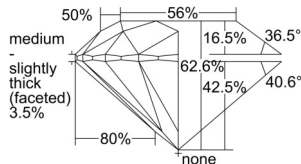

GIA®

FACSIMILE

GIA REPORT 6501443807

Verify this report at GIA.edu

GIA NATURAL DIAMOND DOSSIER®

September 20, 2024
GIA Report Number **6501443807**
Shape and Cutting Style ..... **Round Brilliant**
Measurements ..... **4.50 - 4.53 x 2.83 mm**

GRADING RESULTS

Carat Weight ..... **0.35 carat**
Color Grade ..... **G**
Clarity Grade **VVS2**
Cut Grade ..... **Excellent**

ADDITIONAL GRADING INFORMATION

Polish ..... **Excellent**
Symmetry ..... **Excellent**
Fluorescence ..... **None**
Clarity Characteristics ..... **Feather, Cloud, Surface Graining**
Inscription(s): **GIA 6501443807**

PROPORTIONS

Profile to actual proportions