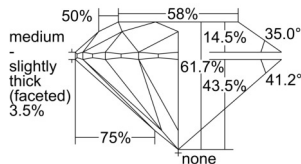

GIA®

FACSIMILE

GIA REPORT 6501447013

Verify this report at GIA.edu

GIA NATURAL DIAMOND DOSSIER®

September 19, 2024
GIA Report Number 6501447013
Shape and Cutting Style ..... Round Brilliant
Measurements ..... 4.44 - 4.45 x 2.74 mm

GRADING RESULTS

Carat Weight ..... 0.33 carat
Color Grade ..... G
Clarity Grade S11
Cut Grade ..... Excellent

ADDITIONAL GRADING INFORMATION

Polish ..... Excellent
Symmetry ..... Excellent
Fluorescence ..... Faint
Clarity Characteristics ..... Cloud, Feather, Crystal
Inscription(s): GIA 6501447013

PROPORTIONS

Profile to actual proportions

GRADING SCALES

GIA COLOR SCALE	GIA CLARITY SCALE	GIA CUT SCALE	
D	FLAWLESS	EXCELLENT	
E	INTERNALLY FLAWLESS		
F		VVS₁	VERY GOOD
G	VVS₂		
H	VS₁	GOOD	
I	VS₂		
J	S1₁	FAIR	
K	S1₂		
L	I₁	POOR	
M	I₂		
N	I₃		
O			
P			
Q			
R			
S			
T			
U			
V			
W			
X			
Y			
Z