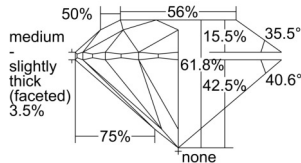

GIA®

FACSIMILE

GIA REPORT 6501447442

Verify this report at GIA.edu

GIA NATURAL DIAMOND DOSSIER®

September 19, 2024
GIA Report Number 6501447442
Shape and Cutting Style ..... Round Brilliant
Measurements ..... 4.74 - 4.76 x 2.94 mm

GRADING RESULTS

Carat Weight ..... 0.41 carat
Color Grade ..... F
Clarity Grade S11
Cut Grade ..... Excellent

ADDITIONAL GRADING INFORMATION

Polish ..... Excellent
Symmetry ..... Excellent
Fluorescence ..... None
Clarity Characteristics ..... Crystal, Cloud, Feather
Inscription(s): GIA 6501447442

PROPORTIONS

Profile to actual proportions

GRADING SCALES

GIA COLOR SCALE	GIA CLARITY SCALE	GIA CUT SCALE	
D	FLAWLESS	EXCELLENT	
E	INTERNALLY FLAWLESS		
F		VVS₁	VERY GOOD
G	VVS₂		
H	VS₁	GOOD	
I	VS₂		
J	S1₁	FAIR	
K	S1₂		
L	I₁	POOR	
M	I₂		
N	I₃		
O			
P			
Q			
R			
S			
T			
U			
V			
W			
X			
Y			
Z