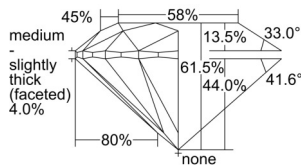

GIA®

FACSIMILE

GIA REPORT 6501448228

Verify this report at GIA.edu

GIA NATURAL DIAMOND DOSSIER®

September 18, 2024
GIA Report Number 6501448228
Shape and Cutting Style ..... Round Brilliant
Measurements ..... 6.09 - 6.12 x 3.75 mm

GRADING RESULTS

Carat Weight ..... 0.85 carat
Color Grade ..... D
Clarity Grade VVS1
Cut Grade ..... Excellent

ADDITIONAL GRADING INFORMATION

Polish ..... Excellent
Symmetry ..... Excellent
Fluorescence ..... None
Clarity Characteristics ..... Pinpoint, Cloud, Feather
Inscription(s): GIA 6501448228

PROPORTIONS

Profile to actual proportions

GRADING SCALES

GIA COLOR SCALE	GIA CLARITY SCALE	GIA CUT SCALE	
D	FLAWLESS	EXCELLENT	
E	INTERNALLY FLAWLESS		
F		VVS₁	VERY GOOD
G	VVS₂		
H	VS₁	GOOD	
I	VS₂		
J	SI₁	FAIR	
K	SI₂		
L	I₁	POOR	
M	I₂		
N	I₃		
O			
P			
Q			
R			
S			
T			
U			
V			
W			
X			
Y			
Z