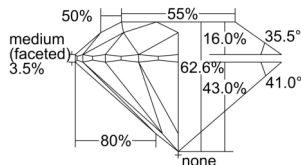

GIA®

FACSIMILE

GIA REPORT 6501448407

Verify this report at GIA.edu

GIA NATURAL DIAMOND DOSSIER®

September 20, 2024
GIA Report Number **6501448407**
Shape and Cutting Style ..... **Round Brilliant**
Measurements ..... **4.76 - 4.79 x 2.99 mm**

GRADING RESULTS

Carat Weight ..... **0.41 carat**
Color Grade ..... **I**
Clarity Grade **VS1**
Cut Grade ..... **Excellent**

ADDITIONAL GRADING INFORMATION

Polish ..... **Excellent**
Symmetry ..... **Excellent**
Fluorescence ..... **None**
Clarity Characteristics ..... **Feather, Pinpoint**
Inscription(s): **GIA 6501448407**

PROPORTIONS

Profile to actual proportions

GRADING SCALES

GIA COLOR SCALE

COLORESS	D
	E
	F
	G
	H
	I
	J
NEAR COLORESS	K
	L
FAIN	M
	N
	O
	P
VERY LIGHT	Q
	R
	S
	T
	U
	V
	W
	X
	Y
LIGHT	Z

GIA CLARITY SCALE

VERY VERY SLIGHTLY INCLUDED	FLAWLESS
	INTERNALLY FLAWLESS
VERY SLIGHTLY INCLUDED	VVS₁
	VVS₂
SLIGHTLY INCLUDED	VS₁
	VS₂
INCLUDED	SI₁
	SI₂
	I₁
	I₂
	I₃

GIA CUT SCALE

EXCELLENT
VERY GOOD
GOOD
FAIR
POOR