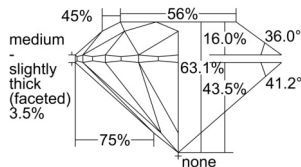

GIA®

FACSIMILE

GIA REPORT 6501450724

Verify this report at GIA.edu

GIA NATURAL DIAMOND DOSSIER®

September 18, 2024
GIA Report Number 6501450724
Shape and Cutting Style ..... Round Brilliant
Measurements ..... 5.37 - 5.38 x 3.39 mm

GRADING RESULTS

Carat Weight ..... 0.60 carat
Color Grade ..... H
Clarity Grade VS2
Cut Grade ..... Excellent

ADDITIONAL GRADING INFORMATION

Polish ..... Excellent
Symmetry ..... Excellent
Fluorescence ..... None
Clarity Characteristics ..... Feather, Crystal, Cloud
Inscription(s): GIA 6501450724

PROPORTIONS

Profile to actual proportions

GRADING SCALES

GIA COLOR SCALE	GIA CLARITY SCALE	GIA CUT SCALE	
D	FLAWLESS	EXCELLENT	
E	INTERNALLY FLAWLESS		
F		VVS₁	VERY GOOD
G	VVS₂		
H	VS₁	GOOD	
I	VS₂		
J	SI₁	FAIR	
K	SI₂		
L	I₁	POOR	
M			
N			
O	I₂		
P			
Q			
R	I₃		
S			
T			
U			
V			
W			
X			
Y			
Z