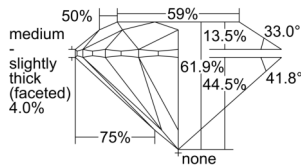

GIA®

FACSIMILE

GIA REPORT 6501455119

Verify this report at GIA.edu

GIA NATURAL DIAMOND DOSSIER®

September 20, 2024
GIA Report Number 6501455119
Shape and Cutting Style ..... Round Brilliant
Measurements ..... 4.33 - 4.37 x 2.69 mm

GRADING RESULTS

Carat Weight ..... 0.31 carat
Color Grade ..... E
Clarity Grade VVS1
Cut Grade ..... Excellent

ADDITIONAL GRADING INFORMATION

Polish ..... Excellent
Symmetry ..... Excellent
Fluorescence ..... Medium Blue
Clarity Characteristics ..... Pinpoint, Feather, Cavity
Inscription(s): GIA 6501455119

PROPORTIONS

Profile to actual proportions

GRADING SCALES

GIA COLOR SCALE	GIA CLARITY SCALE	GIA CUT SCALE	
D	FLAWLESS	EXCELLENT	
E	INTERNALLY FLAWLESS		
F		VVS₁	VERY GOOD
G	VVS₂		
H	VS₁	GOOD	
I	VS₂		
J	SI₁	FAIR	
K	SI₂		
L	I₁	POOR	
M			
N			
O	I₂		
P			
Q	I₃		
R			
S			
T			
U			
V			
W			
X			
Y			
Z