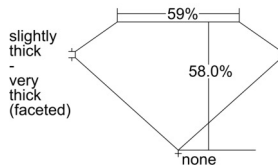

GIA®

FACSIMILE

GIA REPORT 6501456014

Verify this report at GIA.edu

GIA NATURAL DIAMOND DOSSIER®

September 19, 2024
GIA Report Number 6501456014
Shape and Cutting Style ..... Heart Brilliant
Measurements ..... 5.23 x 5.89 x 3.42 mm

GRADING RESULTS

Carat Weight ..... 0.62 carat
Color Grade ..... F
Clarity Grade SI1

ADDITIONAL GRADING INFORMATION

Polish ..... Excellent
Symmetry ..... Excellent
Fluorescence ..... None
Clarity Characteristics ..... Crystal, Cloud, Feather
Inscription(s): GIA 6501456014

PROPORTIONS

Profile not to actual proportions

GRADING SCALES

GIA COLOR SCALE		GIA CLARITY SCALE			
COLORLESS	D	VERY VERY SLIGHTLY INCLUDED	FLAWLESS		
	E		INTERNALLY FLAWLESS		
	F		VVS₁		
	G		VVS₂		
	NEAR COLORLESS	H	VERY SLIGHTLY INCLUDED	VS₁	
		I		VS₂	
		FAINT	J	SLIGHTLY INCLUDED	SI₁
			K		SI₂
	L		I₁		
	VERT LIGHT		M	INCLUDED	I₂
N			I₃		
O					
P					
LIGHT	Q				
	R				
	S				
	T				
	U				
	Z