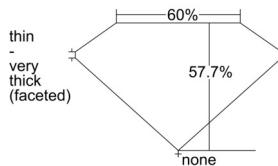

GIA®

FACSIMILE

GIA REPORT 6501456057

Verify this report at GIA.edu

GIA NATURAL DIAMOND DOSSIER®

September 19, 2024
GIA Report Number 6501456057
Shape and Cutting Style ..... Heart Brilliant
Measurements ..... 4.68 x 5.33 x 3.08 mm

GRADING RESULTS

Carat Weight ..... 0.46 carat
Color Grade I
Clarity Grade VVS1

ADDITIONAL GRADING INFORMATION

Polish ..... Excellent
Symmetry ..... Very Good
Fluorescence ..... None
Clarity Characteristics ..... Cloud, Feather
Inscription(s): GIA 6501456057

PROPORTIONS

Profile not to actual proportions

GRADING SCALES

GIA COLOR SCALE		GIA CLARITY SCALE			
COLORLESS	D	VERY VERY SLIGHTLY INCLUDED	FLAWLESS		
	E		INTERNALLY FLAWLESS		
	F	VERY SLIGHTLY INCLUDED	VVS₁		
	G		VVS₂		
	H		VS₁		
	NEAR COLORLESS	I	SLIGHTLY INCLUDED	VS₂	
		J		SI₁	
		FAINT	K	INCLUDED	SI₂
			L		I₁
			M		I₂
VERT LIGHT	N	LIGHT	I₃		
	O				
	P				
	Q				
	R				
	S				
	T