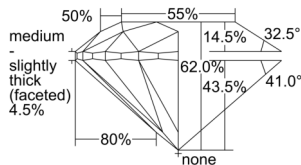

GIA®

FACSIMILE

GIA REPORT 6501456824

Verify this report at GIA.edu

GIA NATURAL DIAMOND DOSSIER®

September 19, 2024
GIA Report Number **6501456824**
Shape and Cutting Style ..... **Round Brilliant**
Measurements ..... **5.20 - 5.24 x 3.24 mm**

GRADING RESULTS

Carat Weight ..... **0.54 carat**
Color Grade ..... **L**
Clarity Grade **VS2**
Cut Grade ..... **Excellent**

ADDITIONAL GRADING INFORMATION

Polish ..... **Excellent**
Symmetry ..... **Excellent**
Fluorescence ..... **Faint**
Clarity Characteristics ..... **Feather**
Inscription(s): **GIA 6501456824**

PROPORTIONS

Profile to actual proportions

GRADING SCALES

GIA COLOR SCALE	GIA CLARITY SCALE	GIA CUT SCALE	
D	FLAWLESS	EXCELLENT	
E	INTERNALLY FLAWLESS		
F		VVS₁	VERY GOOD
G	VVS₂		
H	VS₁	GOOD	
I	VS₂		
J	SI₁	FAIR	
K	SI₂		
L	I₁	POOR	
M	I₂		
N	I₃		
O			
P			
Q			
R			
S			
T			
U			
V			
W			
X			
Y			
Z