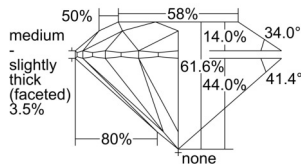

GIA®

FACSIMILE

GIA REPORT 6501457264

Verify this report at GIA.edu

GIA NATURAL DIAMOND DOSSIER®

September 19, 2024
GIA Report Number 6501457264
Shape and Cutting Style ..... Round Brilliant
Measurements ..... 4.74 - 4.76 x 2.93 mm

GRADING RESULTS

Carat Weight ..... 0.40 carat
Color Grade I
Clarity Grade S11
Cut Grade ..... Excellent

ADDITIONAL GRADING INFORMATION

Polish ..... Excellent
Symmetry ..... Excellent
Fluorescence ..... Faint
Clarity Characteristics ..... Feather, Cloud
Inscription(s): GIA 6501457264

PROPORTIONS

Profile to actual proportions

GRADING SCALES

GIA COLOR SCALE

COLOREDNESS	D
	E
	F
	G
	H
	I
	J
NEAR COLORLESS	K
	L
FAINTE	M
	N
	O
	P
VERY LIGHT	Q
	R
	S
	T
	U
	V
	W
	X
	Y
LIGHT	Z

GIA CLARITY SCALE

VERY VERY SLIGHTLY INCLUDED	FLAWLESS
	INTERNALLY FLAWLESS
VERY SLIGHTLY INCLUDED	VVS₁
	VVS₂
SLIGHTLY INCLUDED	VS₁
	VS₂
INCLUDED	SI₁
	SI₂
INCLUDED	I₁
	I₂
	I₃

GIA CUT SCALE

EXCELLENT
VERY GOOD
GOOD
FAIR
POOR