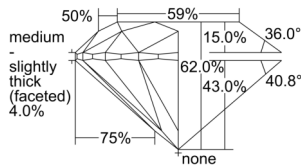

GIA®

FACSIMILE

GIA REPORT 6501457332

Verify this report at GIA.edu

GIA NATURAL DIAMOND DOSSIER®

September 20, 2024
GIA Report Number 6501457332
Shape and Cutting Style ..... Round Brilliant
Measurements ..... 4.69 - 4.72 x 2.92 mm

GRADING RESULTS

Carat Weight ..... 0.40 carat
Color Grade ..... H
Clarity Grade VS2
Cut Grade ..... Excellent

ADDITIONAL GRADING INFORMATION

Polish ..... Excellent
Symmetry ..... Excellent
Fluorescence ..... None
Clarity Characteristics ..... Feather
Inscription(s): GIA 6501457332

PROPORTIONS

Profile to actual proportions

GRADING SCALES

GIA COLOR SCALE	GIA CLARITY SCALE	GIA CUT SCALE	
D	FLAWLESS	EXCELLENT	
E	INTERNALLY FLAWLESS		
F		VVS₁	VERY GOOD
G	VVS₂		
H	VS₁	GOOD	
I	VS₂		
J	SI₁	FAIR	
K	SI₂		
L	I₁	POOR	
M	I₂		
N	I₃		
O			
P			
Q			
R			
S			
T			
U			
V			
W			
X			
Y			
Z