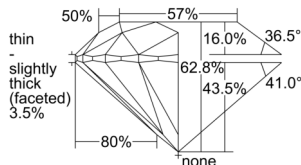

GIA®

FACSIMILE

GIA REPORT 6501458590

Verify this report at GIA.edu

GIA NATURAL DIAMOND DOSSIER®

September 19, 2024
GIA Report Number 6501458590
Shape and Cutting Style ..... Round Brilliant
Measurements ..... 5.04 - 5.06 x 3.17 mm

GRADING RESULTS

Carat Weight ..... 0.50 carat
Color Grade ..... K
Clarity Grade VS1
Cut Grade ..... Excellent

ADDITIONAL GRADING INFORMATION

Polish ..... Excellent
Symmetry ..... Excellent
Fluorescence ..... None
Clarity Characteristics ..... Feather, Pinpoint
Inscription(s): GIA 6501458590

PROPORTIONS

Profile to actual proportions

GRADING SCALES

GIA COLOR SCALE	GIA CLARITY SCALE	GIA CUT SCALE
D	FLAWLESS	EXCELLENT
E	INTERNALLY FLAWLESS	
F	VVS₁	VERY GOOD
G		
H	VS₁	GOOD
I		
J	SI₁	FAIR
K		
L	I₁	POOR
M		
N	I₂	
O	I₃	
P		
Q		
R		
S		
T		
U		
V		
W		
X		
Y		
Z