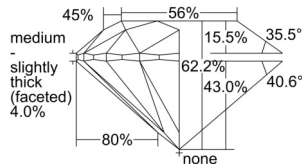

GIA®

FACSIMILE

GIA REPORT 6501462371

Verify this report at GIA.edu

GIA NATURAL DIAMOND DOSSIER®

September 20, 2024
GIA Report Number 6501462371
Shape and Cutting Style ..... Round Brilliant
Measurements ..... 4.29 - 4.31 x 2.67 mm

GRADING RESULTS

Carat Weight ..... 0.30 carat
Color Grade ..... F
Clarity Grade VS2
Cut Grade ..... Excellent

ADDITIONAL GRADING INFORMATION

Polish ..... Excellent
Symmetry ..... Excellent
Fluorescence ..... None
Clarity Characteristics ..... Cloud
Inscription(s): GIA 6501462371

PROPORTIONS

Profile to actual proportions

GRADING SCALES

GIA COLOR SCALE	GIA CLARITY SCALE	GIA CUT SCALE	
D	FLAWLESS	EXCELLENT	
E	INTERNALLY FLAWLESS		
F		VVS₁	VERY GOOD
G	VVS₂		
H	VS₁	GOOD	
I	VS₂		
J	SI₁	FAIR	
K	SI₂		
L	I₁	POOR	
M	I₂		
N	I₃		
O			
P			
Q			
R			
S			
T			
U			
V			
W			
X			
Y			
Z