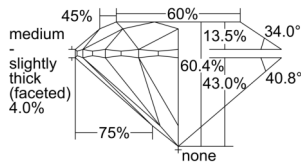

GIA®

FACSIMILE

GIA REPORT 6501463398

Verify this report at GIA.edu

GIA NATURAL DIAMOND DOSSIER®

September 20, 2024
GIA Report Number 6501463398
Shape and Cutting Style ..... Round Brilliant
Measurements ..... 3.67 - 3.68 x 2.22 mm

GRADING RESULTS

Carat Weight ..... 0.18 carat
Color Grade ..... F
Clarity Grade VS1
Cut Grade ..... Excellent

ADDITIONAL GRADING INFORMATION

Polish ..... Excellent
Symmetry ..... Excellent
Fluorescence ..... None
Clarity Characteristics ..... Feather, Pinpoint
Inscription(s): GIA 6501463398

PROPORTIONS

Profile to actual proportions

GRADING SCALES

GIA COLOR SCALE	GIA CLARITY SCALE	GIA CUT SCALE	
D	FLAWLESS	EXCELLENT	
E	INTERNALLY FLAWLESS		
F		VVS₁	VERY GOOD
G	VVS₂		
H	VS₁	GOOD	
I	VS₂		
J	SI₁	FAIR	
K	SI₂		
L	I₁	POOR	
M	I₂		
N	I₃		
O			
P			
Q			
R			
S			
T			
U			
V			
W			
X			
Y			
Z