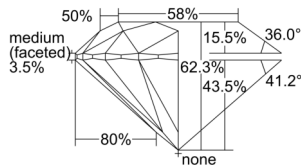

GIA®

FACSIMILE

GIA REPORT 6501464573

Verify this report at GIA.edu

GIA NATURAL DIAMOND DOSSIER®

September 23, 2024
GIA Report Number 6501464573
Shape and Cutting Style ..... Round Brilliant
Measurements ..... 5.14 - 5.17 x 3.21 mm

GRADING RESULTS

Carat Weight ..... 0.52 carat
Color Grade ..... F
Clarity Grade VVS2
Cut Grade ..... Excellent

ADDITIONAL GRADING INFORMATION

Polish ..... Excellent
Symmetry ..... Excellent
Fluorescence ..... Faint
Clarity Characteristics ..... Feather, Pinpoint
Inscription(s): GIA 6501464573

PROPORTIONS

Profile to actual proportions

GRADING SCALES

GIA COLOR SCALE	GIA CLARITY SCALE	GIA CUT SCALE	
D	FLAWLESS	EXCELLENT	
E	INTERNALLY FLAWLESS		
F		VVS₁	VERY GOOD
G	VVS₂		
H	VS₁	GOOD	
I	VS₂		
J	SI₁	FAIR	
K	SI₂		
L	I₁	POOR	
M	I₂		
N	I₃		
O			
P			
Q			
R			
S			
T			
U			
V			
W			
X			
Y			
Z