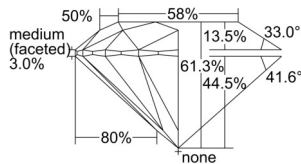

GIA®

FACSIMILE

GIA REPORT 6501466191

Verify this report at GIA.edu

GIA NATURAL DIAMOND DOSSIER®

September 20, 2024
GIA Report Number 6501466191
Shape and Cutting Style ..... Round Brilliant
Measurements ..... 5.74 - 5.76 x 3.52 mm

GRADING RESULTS

Carat Weight ..... 0.70 carat
Color Grade I
Clarity Grade S11
Cut Grade ..... Excellent

ADDITIONAL GRADING INFORMATION

Polish ..... Excellent
Symmetry ..... Excellent
Fluorescence ..... None
Clarity Characteristics ..... Crystal, Feather, Cloud
Inscription(s): GIA 6501466191

PROPORTIONS

Profile to actual proportions

GRADING SCALES

GIA COLOR SCALE	GIA CLARITY SCALE	GIA CUT SCALE	
D	FLAWLESS	EXCELLENT	
E	INTERNALLY FLAWLESS		
F		VVS₁	VERY GOOD
G	VVS₂		
H	VS₁	GOOD	
I	VS₂		
J	S1₁	FAIR	
K	S1₂		
L	I₁	POOR	
M	I₂		
N	I₃		
O			
P			
Q			
R			
S			
T			
U			
V			
W			
X			
Y			
Z