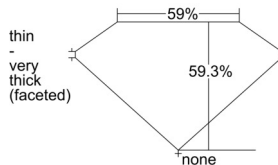

GIA®

FACSIMILE

GIA REPORT 6501469109

Verify this report at GIA.edu

GIA NATURAL DIAMOND DOSSIER®

September 20, 2024
GIA Report Number 6501469109
Shape and Cutting Style ..... Heart Brilliant
Measurements ..... 5.45 x 6.19 x 3.67 mm

GRADING RESULTS

Carat Weight ..... 0.71 carat
Color Grade ..... D
Clarity Grade VS1

ADDITIONAL GRADING INFORMATION

Polish ..... Excellent
Symmetry ..... Excellent
Fluorescence ..... Faint
Clarity Characteristics ..... Crystal, Feather
Inscription(s): GIA 6501469109

PROPORTIONS

Profile not to actual proportions

GRADING SCALES

GIA COLOR SCALE		GIA CLARITY SCALE	
COLORLESS	D	VERY VERY SLIGHTLY INCLUDED	FLAWLESS
	E		INTERNALLY FLAWLESS
	F		VVS₁
	G		VVS₂
	H		VS₁
	I		VS₂
	J		SI₁
	K		SI₂
	L		I₁
	M		I₂
NEAR COLORLESS	N	SLIGHTLY INCLUDED	I₃
	O		
	P		
	Q		
FAINT	R	INCLUDED	
	S		
	T		
	U		
VERY LIGHT	V	INCLUDED	
	W		
	X		
	Y		
LIGHT	Z