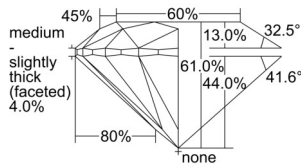

GIA®

FACSIMILE

GIA REPORT 6501470554

Verify this report at GIA.edu

GIA NATURAL DIAMOND DOSSIER®

September 23, 2024
GIA Report Number 6501470554
Shape and Cutting Style ..... Round Brilliant
Measurements ..... 3.64 - 3.66 x 2.23 mm

GRADING RESULTS

Carat Weight ..... 0.18 carat
Color Grade ..... D
Clarity Grade VS2
Cut Grade ..... Excellent

ADDITIONAL GRADING INFORMATION

Polish ..... Excellent
Symmetry ..... Excellent
Fluorescence ..... None
Clarity Characteristics ..... Feather
Inscription(s): GIA 6501470554

PROPORTIONS

Profile to actual proportions

GRADING SCALES

GIA COLOR SCALE	GIA CLARITY SCALE	GIA CUT SCALE	
D	FLAWLESS	EXCELLENT	
E	INTERNALLY FLAWLESS		
F		VVS₁	VERY GOOD
G	VVS₂		
H	VS₁	GOOD	
I	VS₂		
J	SI₁	FAIR	
K	SI₂		
L	I₁	POOR	
M	I₂		
N	I₃		
O			
P			
Q			
R			
S			
T			
U			
V			
W			
X			
Y			
Z