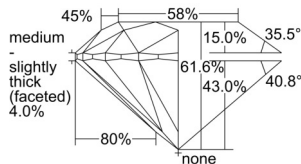

GIA®

FACSIMILE

GIA REPORT 6501472444

Verify this report at GIA.edu

GIA NATURAL DIAMOND DOSSIER®

September 23, 2024
GIA Report Number 6501472444
Shape and Cutting Style ..... Round Brilliant
Measurements ..... 3.79 - 3.81 x 2.34 mm

GRADING RESULTS

Carat Weight ..... 0.21 carat
Color Grade ..... H
Clarity Grade VS1
Cut Grade ..... Excellent

ADDITIONAL GRADING INFORMATION

Polish ..... Excellent
Symmetry ..... Excellent
Fluorescence ..... None
Clarity Characteristics ..... Feather
Inscription(s): GIA 6501472444

PROPORTIONS

Profile to actual proportions

GRADING SCALES

GIA COLOR SCALE	GIA CLARITY SCALE	GIA CUT SCALE	
D	FLAWLESS	EXCELLENT	
E	INTERNALLY FLAWLESS		
F		VVS₁	VERY GOOD
G	VVS₂		
H	VS₁	GOOD	
I	VS₂		
J	SI₁	FAIR	
K	SI₂		
L	I₁	POOR	
M			
N	I₂		
O			
P	I₃		
Q			
R			
S			
T			
U			
V			
W			
X			
Y			
Z