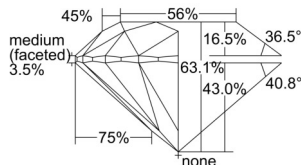

GIA®

FACSIMILE

GIA REPORT 6501474944

Verify this report at GIA.edu

GIA NATURAL DIAMOND DOSSIER®

September 23, 2024
GIA Report Number 6501474944
Shape and Cutting Style ..... Round Brilliant
Measurements ..... 5.02 - 5.05 x 3.18 mm

GRADING RESULTS

Carat Weight ..... 0.50 carat
Color Grade ..... H
Clarity Grade VS2
Cut Grade ..... Excellent

ADDITIONAL GRADING INFORMATION

Polish ..... Excellent
Symmetry ..... Excellent
Fluorescence ..... None
Clarity Characteristics ..... Feather, Crystal, Needle
Inscription(s): GIA 6501474944

PROPORTIONS

Profile to actual proportions

GRADING SCALES

GIA COLOR SCALE	GIA CLARITY SCALE	GIA CUT SCALE	
D	FLAWLESS	EXCELLENT	
E	INTERNALLY FLAWLESS		
F		VVS₁	VERY GOOD
G	VVS₂		
H	VS₁	GOOD	
I	VS₂		
J	SI₁	FAIR	
K	SI₂		
L	I₁	POOR	
M	I₂		
N	I₃		
O			
P			
Q			
R			
S			
T			
U			
V			
W			
X			
Y			
Z