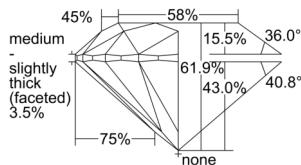

GIA®

FACSIMILE

GIA REPORT 6501475835

Verify this report at GIA.edu

GIA NATURAL DIAMOND DOSSIER®

September 23, 2024
GIA Report Number **6501475835**
Shape and Cutting Style ..... **Round Brilliant**
Measurements ..... **6.16 - 6.18 x 3.82 mm**

GRADING RESULTS

Carat Weight ..... **0.90 carat**
Color Grade ..... **G**
Clarity Grade **S11**
Cut Grade ..... **Excellent**

ADDITIONAL GRADING INFORMATION

Polish ..... **Excellent**
Symmetry ..... **Excellent**
Fluorescence ..... **Faint**
Clarity Characteristics ..... **Crystal, Cloud, Feather**
Inscription(s): **GIA 6501475835**

PROPORTIONS

Profile to actual proportions

GRADING SCALES

GIA COLOR SCALE	GIA CLARITY SCALE	GIA CUT SCALE	
D	FLAWLESS	EXCELLENT	
E	INTERNALLY FLAWLESS		
F		VVS₁	VERY GOOD
G	VVS₂		
H	VS₁	GOOD	
I	VS₂		
J	S1₁	FAIR	
K	S1₂		
L	I₁	POOR	
M	I₂		
N	I₃		
O			
P			
Q			
R			
S			
T			
U			
V			
W			
X			
Y			
Z