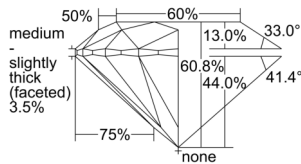

GIA®

FACSIMILE

GIA REPORT 6501476457

Verify this report at GIA.edu

GIA NATURAL DIAMOND DOSSIER®

September 25, 2024
GIA Report Number **6501476457**
Shape and Cutting Style ..... **Round Brilliant**
Measurements ..... **4.39 - 4.41 x 2.68 mm**

GRADING RESULTS

Carat Weight ..... **0.31 carat**
Color Grade ..... **F**
Clarity Grade **S11**
Cut Grade ..... **Excellent**

ADDITIONAL GRADING INFORMATION

Polish ..... **Excellent**
Symmetry ..... **Excellent**
Fluorescence ..... **None**
Clarity Characteristics ..... **Feather**
Inscription(s): **GIA 6501476457**

PROPORTIONS

Profile to actual proportions

GRADING SCALES

GIA COLOR SCALE	GIA CLARITY SCALE	GIA CUT SCALE	
D	FLAWLESS	EXCELLENT	
E	INTERNALLY FLAWLESS		
F		VVS₁	VERY GOOD
G	VVS₂		
H	VS₁	GOOD	
I	VS₂		
J	S1₁	FAIR	
K	S1₂		
L	I₁	POOR	
M	I₂		
N	I₃		
O			
P			
Q			
R			
S			
T			
U			
V			
W			
X			
Y			
Z