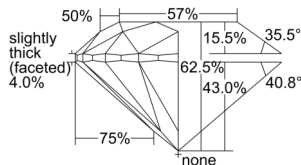

GIA®

FACSIMILE

GIA REPORT 6501477381

Verify this report at GIA.edu

GIA NATURAL DIAMOND DOSSIER®

September 24, 2024
GIA Report Number 6501477381
Shape and Cutting Style ..... Round Brilliant
Measurements ..... 5.88 - 5.92 x 3.69 mm

GRADING RESULTS

Carat Weight ..... 0.80 carat
Color Grade ..... E
Clarity Grade S11
Cut Grade ..... Excellent

ADDITIONAL GRADING INFORMATION

Polish ..... Excellent
Symmetry ..... Excellent
Fluorescence ..... Medium Blue
Clarity Characteristics ..... Crystal
Inscription(s): GIA 6501477381

PROPORTIONS

Profile to actual proportions

GRADING SCALES

GIA COLOR SCALE	GIA CLARITY SCALE	GIA CUT SCALE	
D	FLAWLESS	EXCELLENT	
E	INTERNALLY FLAWLESS		
F		VVS₁	VERY GOOD
G	VVS₂		
H	VS₁	GOOD	
I	VS₂		
J	S1₁	FAIR	
K	S1₂		
L	I₁	POOR	
M	I₂		
N	I₃		
O			
P			
Q			
R			
S			
T			
U			
V			
W			
X			
Y			
Z